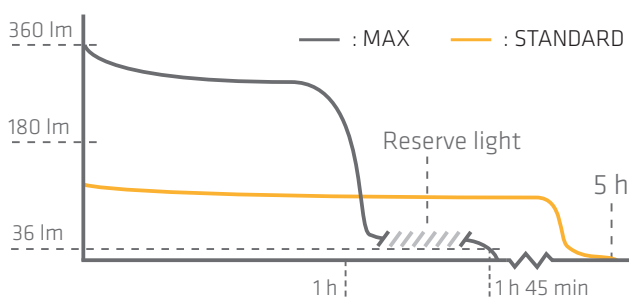

V3 *air rechargeable*

PACKAGING

360 LUMENS

SPECIFICATIONS

Li-Po
1400 mAh

210 m

148 g

10° - 70°

WHAT'S IN THE BOX

HEADLAMP

BATTERY

USB-CABLE

MANUAL

UNIQUE SELLING POINTS (USP)

SLIDING HYPERFOCUS™

The sliding Hyperfocus™ optical system collects the LED radiance and distributes it with maximum efficiency from a perfect round floodlight beam to a highly intensive, long range spot beam. Just slide the head of the lamp for the correct light setting.

ELECTRONIC DIMMING

With our Intelligent Light Control and electronic dimming you can get just the right light output you need for a given situation. Dim the light stepless from 180 down to 8 lumens simply by holding a button.

USB CHARGING

Compatible with USB. This enables you to charge everywhere, either with our 5V/2A adapter, through your computer or with a car charger.

LIGHT CURVE AND RUNTIMES

MAX

360 LUMENS

1 h | 45 min

STANDARD

110 LUMENS

5 h

DIMMING

180 LUMENS

3-80 h